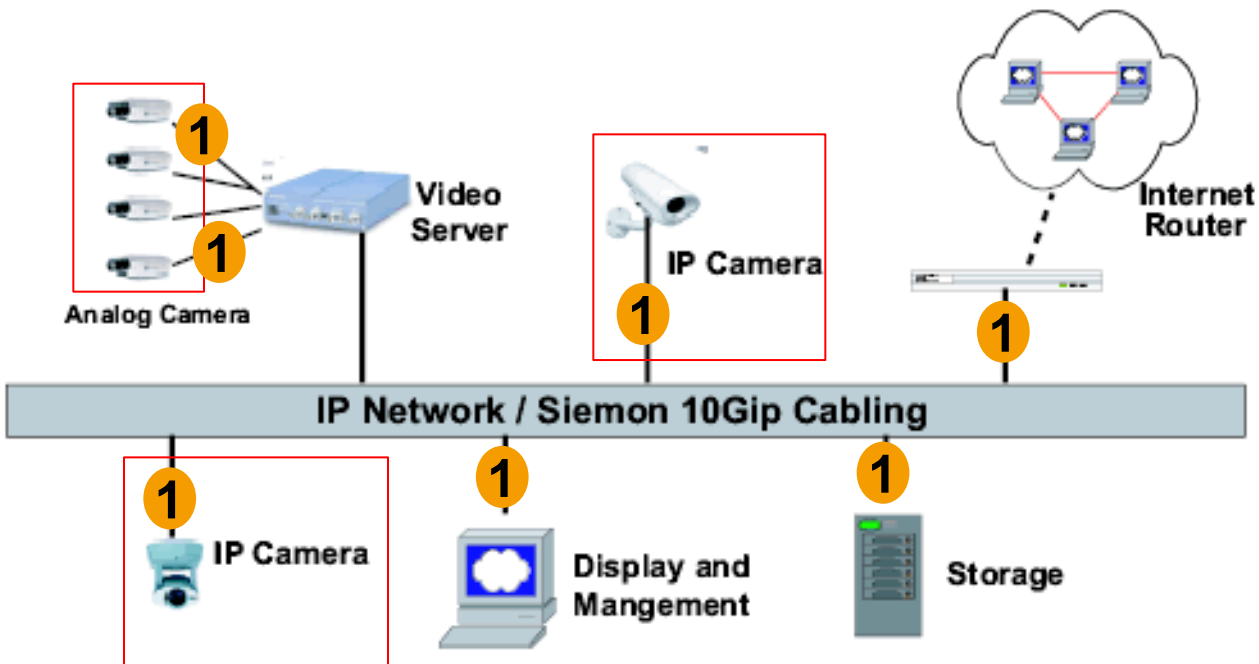

Protection of CCTV (Close Circuit Television)

- Suggestion for koax based systems
- For IP-based systems

CCTV – Coaxial

CCTV camera with video line, data line and power line

- 1** KOAX B-E2 MF-C
KOAX B-E2 FF-F
- 2** FRD5 HF

- 3** VF230
- 4** Monitor
- 5** Multiplexer
- 6** VCR
- 7** Camera control unit
- 8** 230V
- 9** Data line (RS485)
- 10** Coaxial line (BNC)

Application solution for CCTV (Close Circuit Television)

Protected circuit

Field

Protected circuit

Application solution for CCTV (Close Circuit Television)

1 Net Defender

Figure 3
Typical IP Network Digital CCTV Solution Diagram

Application solution for CCTV (Close Circuit Television) IP camera systems