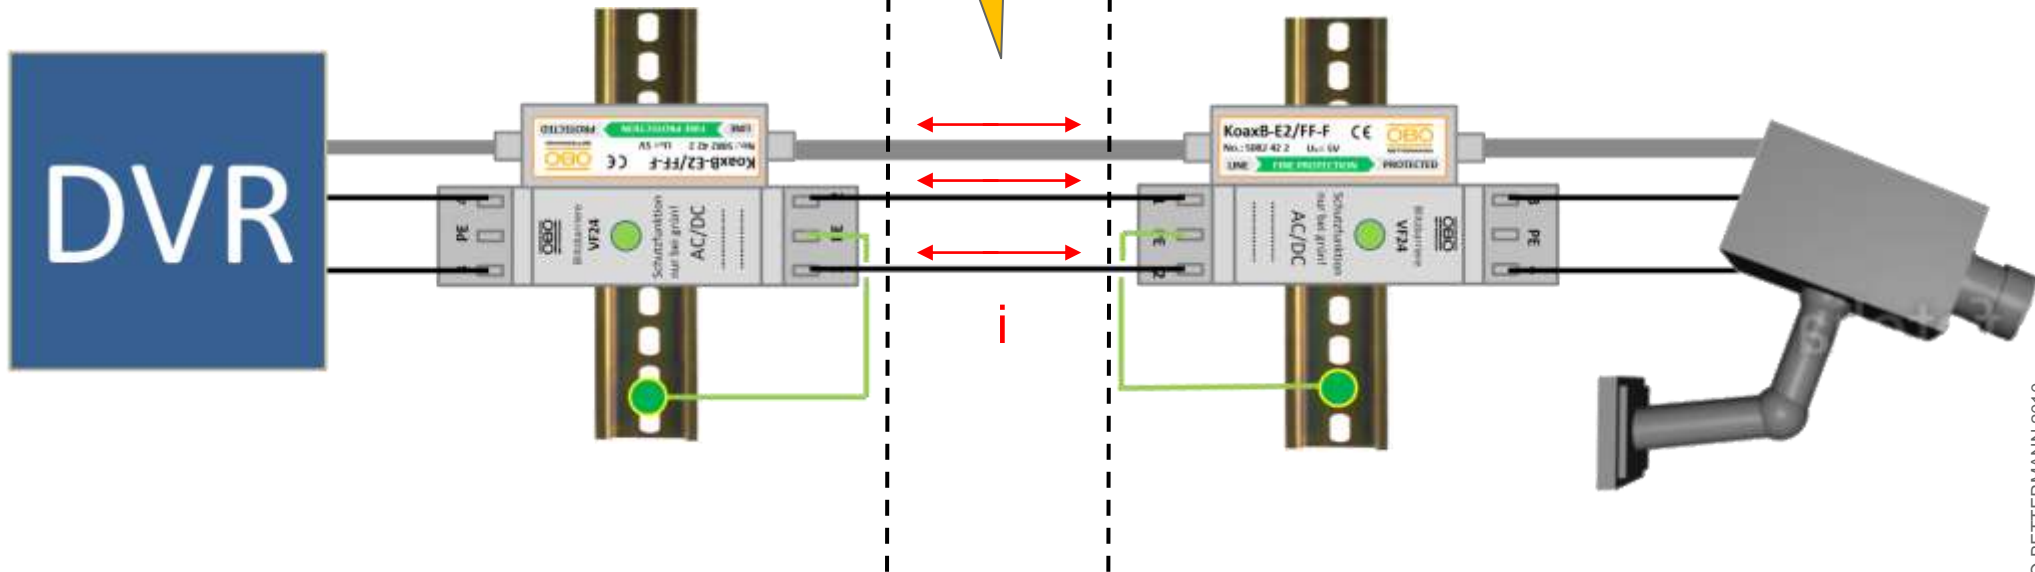

Protection of CCTV (Close Circuit Television)

- Suggestion for koax based systems
- For IP-based systems

CCTV – Coaxial

CCTV camera with video line, data line and power line

- 1** KOAX B-E2 MF-C
KOAX B-E2 FF-F
- 2** FRD5 HF

- 3** VF230
- 4** Monitor
- 5** Multiplexer
- 6** VCR
- 7** Camera control unit
- 8** 230V
- 9** Data line (RS485)
- 10** Coaxial line (BNC)

Application solution for CCTV (Close Circuit Television)

Protected circuit

Field

Protected circuit

Application solution for CCTV (Close Circuit Television)

1 Net Defender

Figure 3
Typical IP Network Digital CCTV Solution Diagram

Application solution for CCTV (Close Circuit Television) IP camera systems