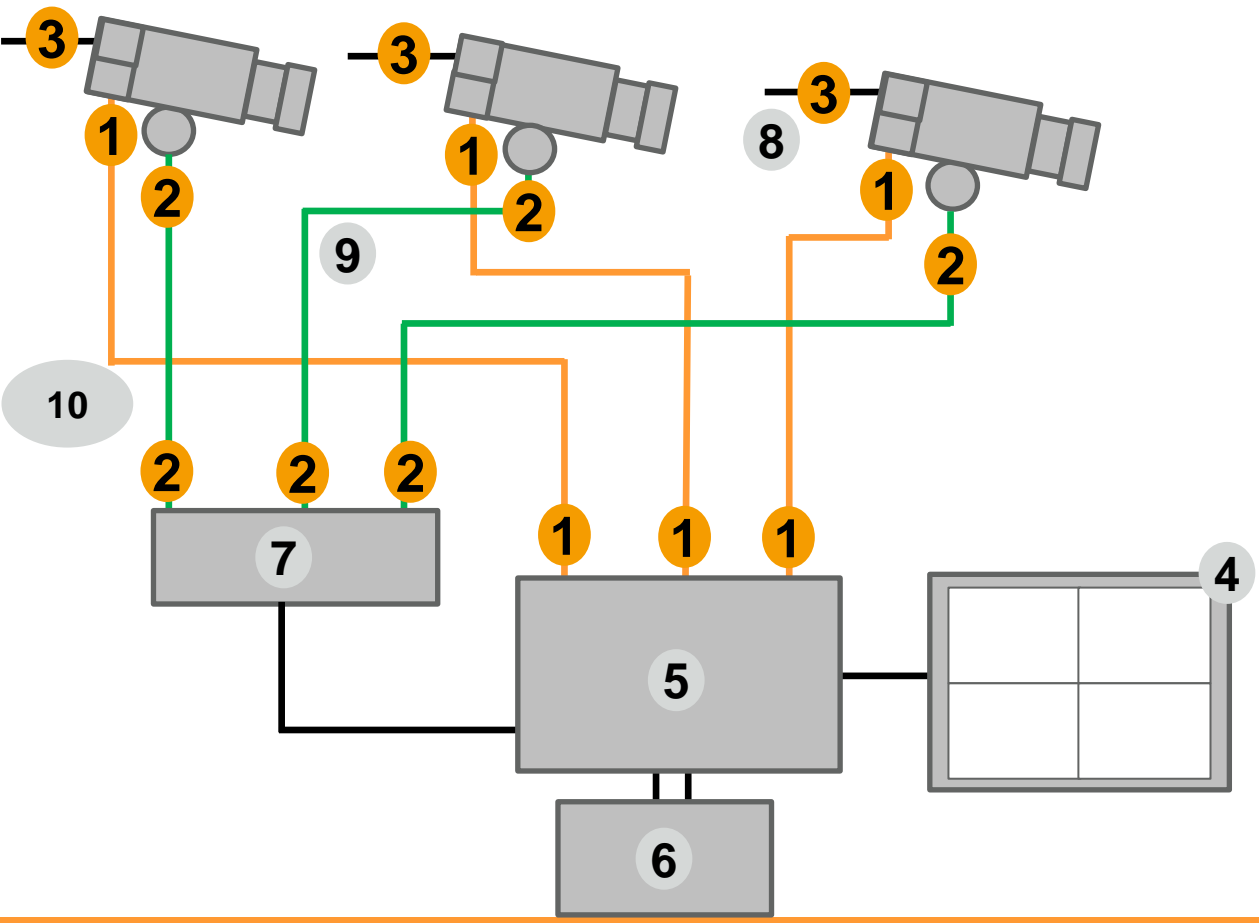

Protection of CCTV (Close Circuit Television)

- Suggestion for koax based systems
- For IP-based systems

CCTV – Coaxial

CCTV camera with video line, data line and power line

- 1** KOAX B-E2 MF-C
KOAX B-E2 FF-F
- 2** FRD5 HF

- 3** VF230
- 4** Monitor
- 5** Multiplexer
- 6** VCR
- 7** Camera control unit
- 8** 230V
- 9** Data line (RS485)
- 10** Coaxial line (BNC)

Application solution for CCTV (Close Circuit Television)

Protected circuit

Field

Protected circuit

Application solution for CCTV (Close Circuit Television)

1 Net Defender

Figure 3
Typical IP Network Digital CCTV Solution Diagram

Application solution for CCTV (Close Circuit Television) IP camera systems