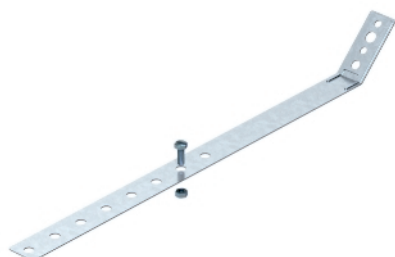

Universal downspout clamp 60–130 mm

- Adjustable for pipes from 60-130 mm
- With 2x attaching holes \varnothing 7 mm
- With 1x attaching hole \varnothing 9 mm
- With 1x attaching hole \varnothing 11 mm
- Including hexagonal bolt M6 x 20 and nuts M6

Type

301 V

Type	Pack.	Weight	Item No.
	pcs	kg/100 pcs.	

301 V	5	11,900	5350867
-------	---	--------	---------

St Steel

FS Strip-galvanised

Dimensions